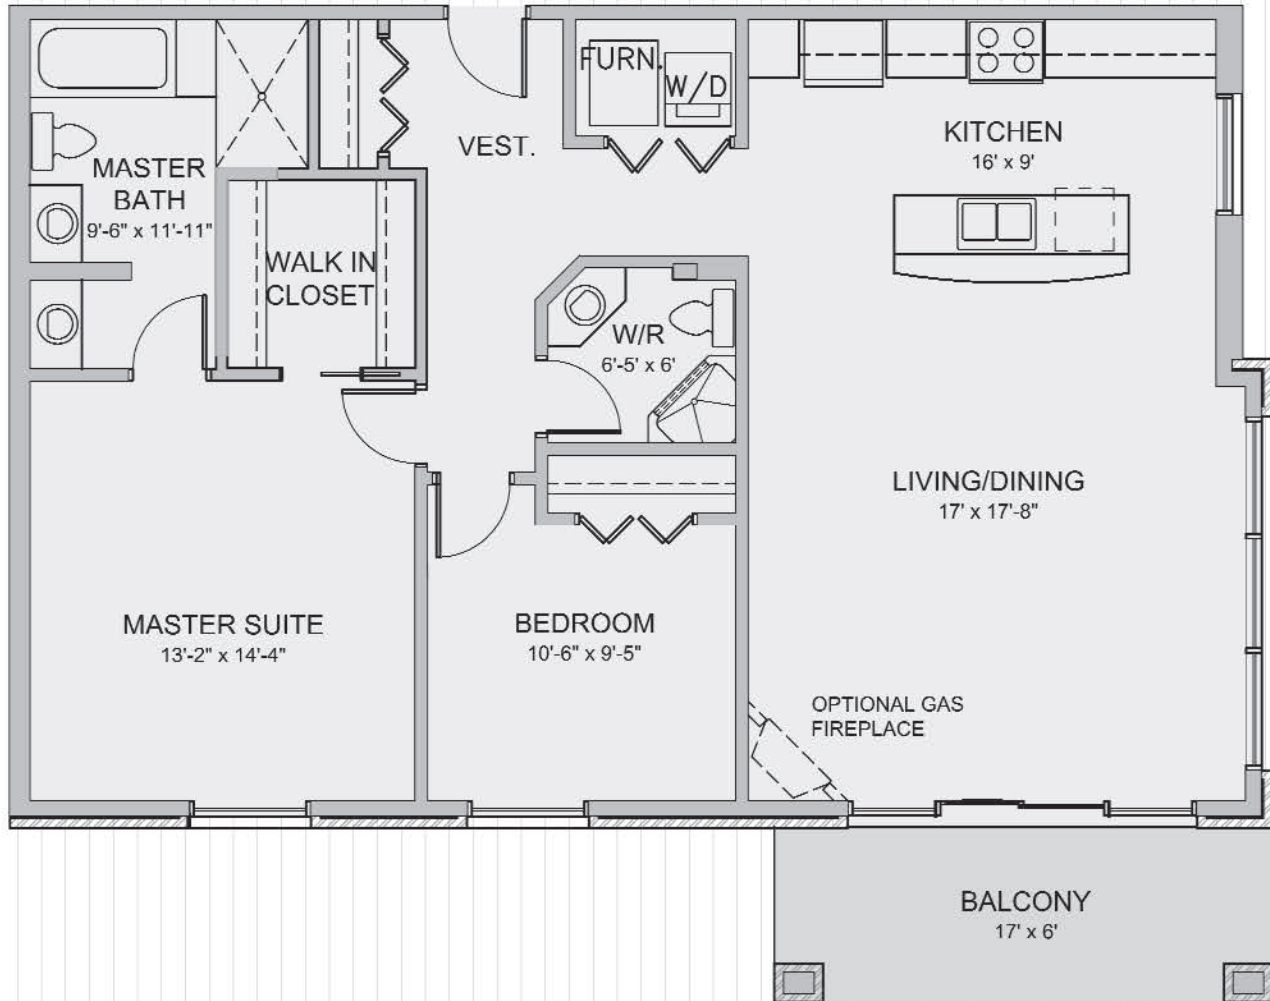

AVONLEE

UPCOUNTRY LIFESTYLE CONDOMINIUMS

SHOWROOM: 63 GORE STREET, UNIT #3, PERTH

TEL: 613-264-2225 1-888-864-2225 WWW.HDDEVELOPMENTS.CA

SUITE 108
1095 Sq. Ft.

KEY PLAN

HD

DEVELOPMENTS